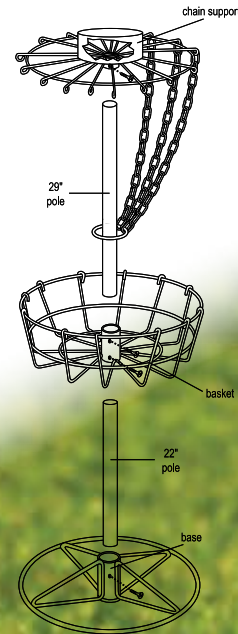

DISCatcher Sport – Full sized and competition ready in 5 minutes

The Innova DISCatcher Sport is a full-size portable target. Durable construction with 18 galvanized chains, yet the DISCatcher Sport model weighs only 40 pounds. The DISCatcher Sport is an excellent target choice for youth camps, schools, backyard practice or to create a temporary course. Constructed of five parts, the DISCatcher Sport can be set up in about 5 minutes with just

a screwdriver. It disassembles for easy transportation or for compact storage when not in use. Not meant for permanent outdoor installation. Regulation sized and PDGA approved for tournament play.

Features:

- **Chain Assembly** - Durable yellow powder coated target top with 18 strands of galvanized chains
- **Basket** - Galvanized finish
- **Two poles** - Two sections with galvanized finish
- **Base** - Our galvanized four spoke base is wide enough and strong enough to stabilize the target, yet is still lightweight.

MSRP $199.99

DISCatcher Mini – Play in the yard or office

The Innova DISCatcher Mini basket is the perfect trophy basket to award to top competitors in tournaments. It is also a great basket for your mini golf course. Create your own cool course in your yard, or pool a bunch of baskets together and set up a temporary course at your local park. With 18 real chains and solid steel construction, the DISCatcher Mini works like the real deal. Metal band on top is perfect for a trophy plaque. 22" tall.

Colors: DISCatcher Yellow, Chrome (subject to availability)

MSRP $99.99